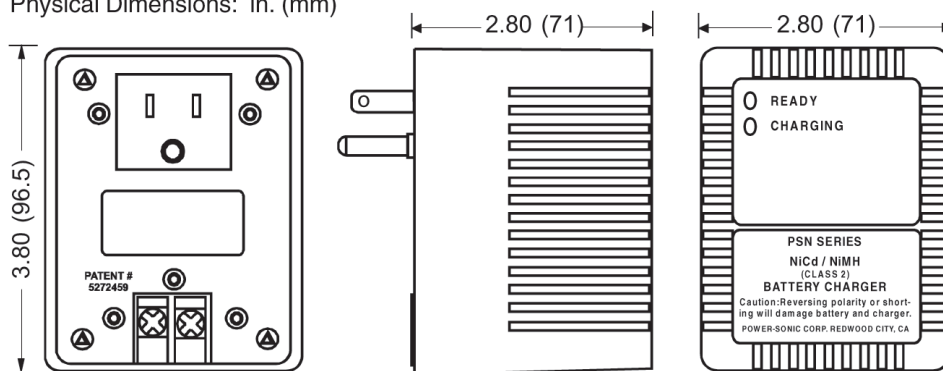

PSN-Series Specifications

Input Voltage Range	Width		Height		Depth		Weight		Operating Temperature
	in.	mm	in.	mm	in.	mm	lbs.	kgs.	
110 to 120 VAC, 60 Hz.	2.80	71	3.80	96	2.80	71	1.50	.68	0° to 40° C (32° to 104° F)

Physical Dimensions: in. (mm)

Tolerances are +/- 0.04 in. (+/- 1mm) and +/- 0.08 in. (+/- 2mm) for height dimensions.

Chargers are not protected against reverse polarity connection. Reversing polarity or shorting will damage the battery and the charger.